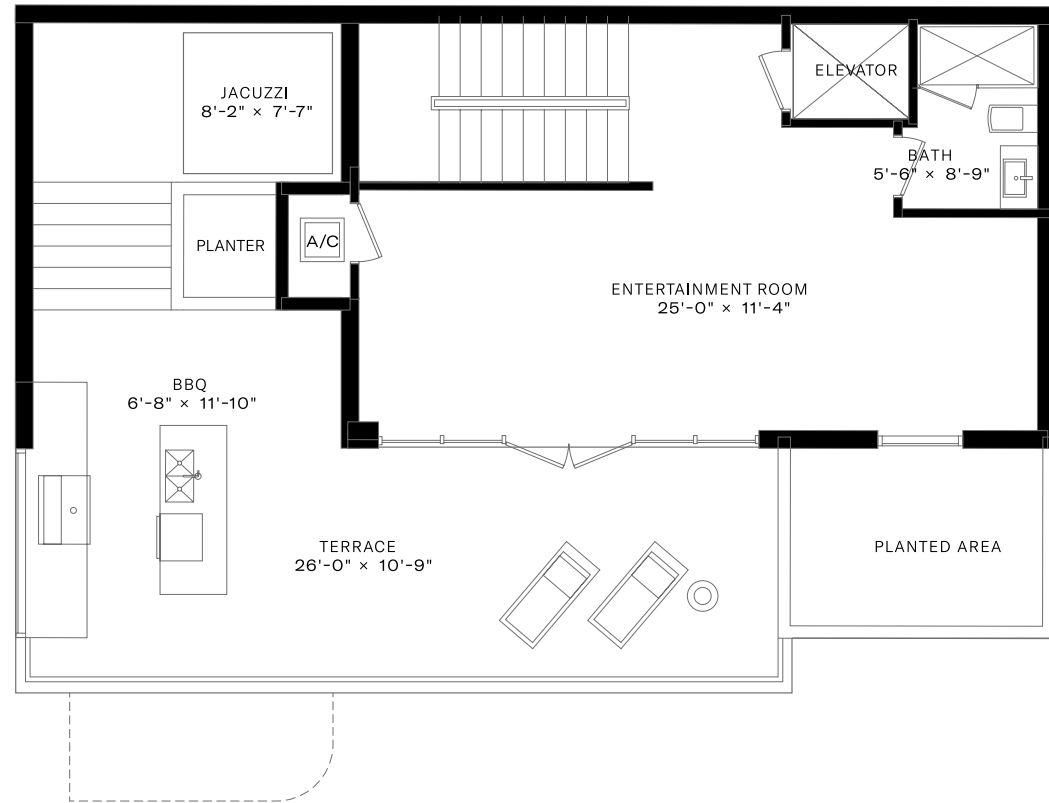

Villas Level 3 & 4

Interior	3,690 Sq Ft
Bedrooms	3 + Den
Baths	4.5

Level 3
Interior: 605 Sq Ft

Walkway
(Townhouse 1, 2, 3 only)

Level 4 (Villa 1, 2, 3 only)
Interior: 146 Sq Ft