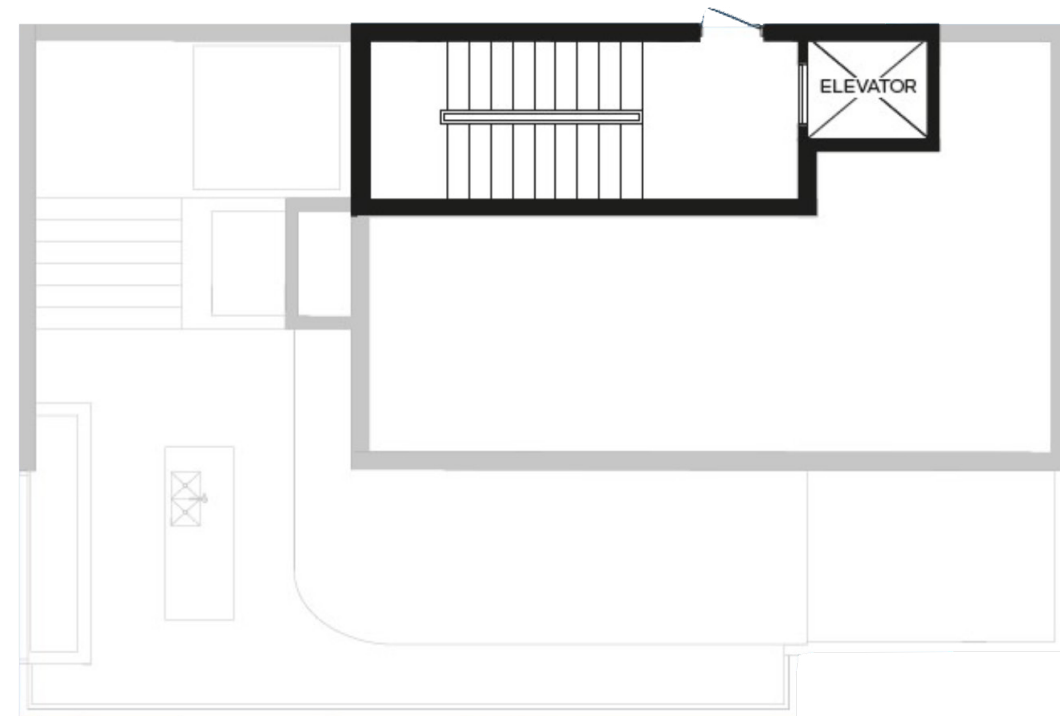

Villas Level 3 & 4

Interior	3,690 Sq Ft
Bedrooms	3 + Den
Baths	4.5

Level 3
Interior: 605 Sq Ft

Walkway
(Townhouse 1, 2, 3 only)

Level 4 (Villa 1, 2, 3 only)
Interior: 146 Sq Ft